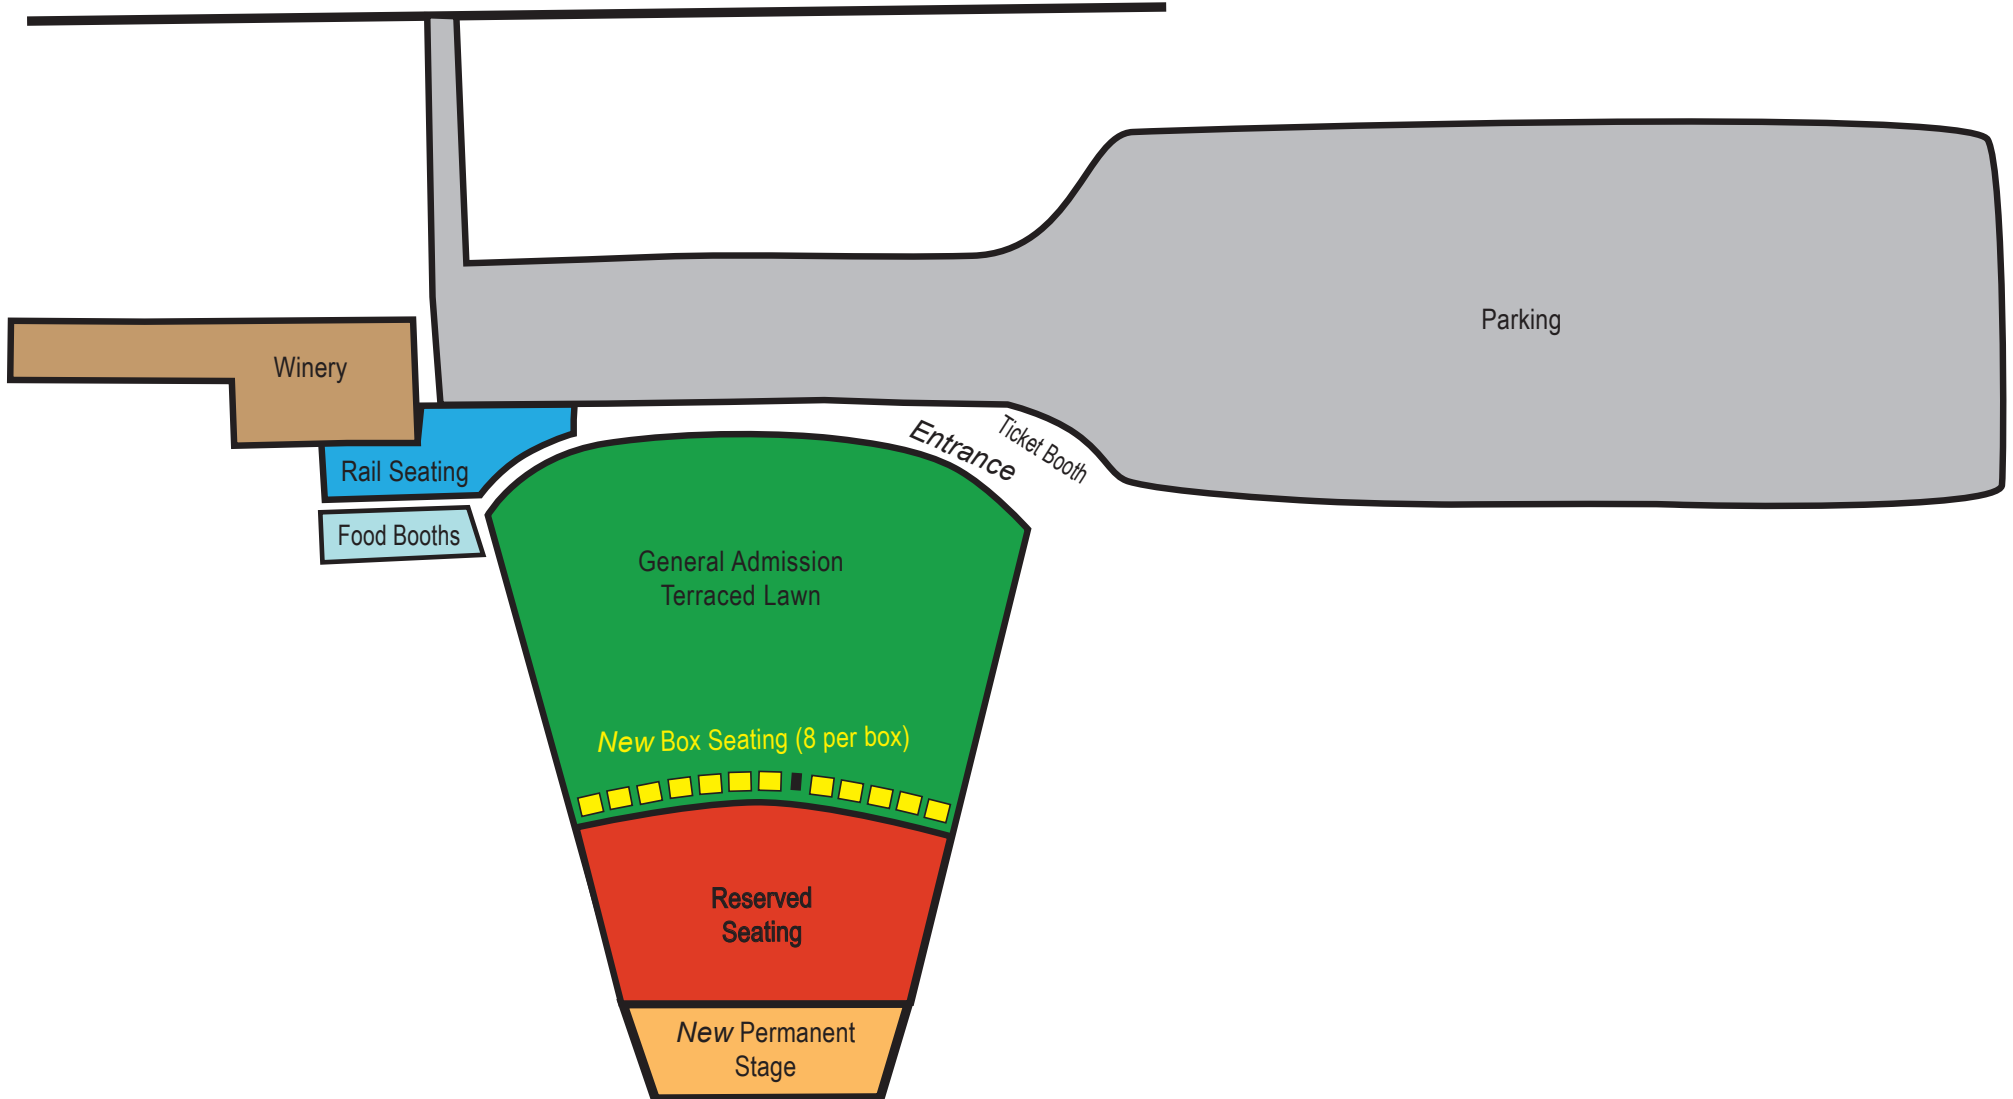

Washington Hwy 14

Winery

Rail Seating

Food Booths

Parking

Entrance
Ticket Booth

General Admission
Terraced Lawn

New Box Seating (8 per box)

Reserved
Seating

New Permanent
Stage